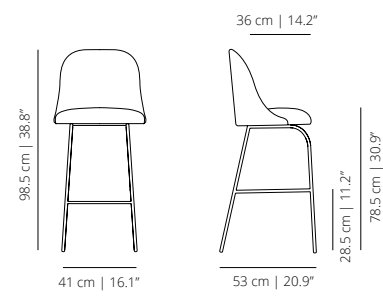

# Aleta Stool

---

Designed by Jaime Hayon

Technical info - EN

FIXED BAR STOOL

**ALTAFC**  
stool

**ALTAFC**  
high backrest stool

FIXED COUNTER STOOL

**ALTAFC**  
stool

**ALTAFC**  
high backrest stool

FIXED BAR STOOL

**ALTAHBR**  
high backrest stool with armrest

SWIVEL BAR STOOL

**ALTABAR**  
stool

FIXED COUNTER STOOL

**ALTAFC**  
high backrest stool with armrest