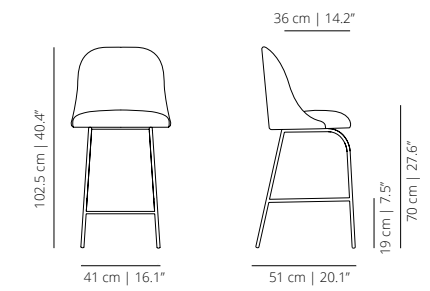

# Aleta Stool

---

Designed by Jaime Hayon

Technical info - EN

FIXED BAR STOOL

**ALTAFC**  
stool

**ALTAFC**  
high backrest stool

FIXED COUNTER STOOL

**ALTAFC**  
stool

**ALTAFC**  
high backrest stool

FIXED BAR STOOL

**ALTAHBR**  
high backrest stool with armrest

SWIVEL BAR STOOL

**ALTABAR**  
stool

FIXED COUNTER STOOL

**ALTAFC**  
high backrest stool with armrest