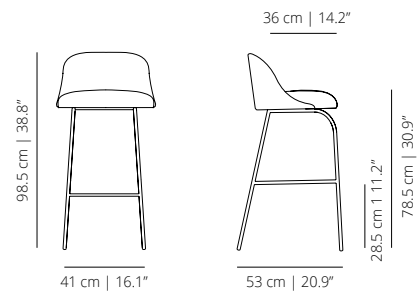

# Aleta Stool

---

Designed by Jaime Hayon

Technical info - EN

FIXED BAR STOOL

**ALTAFC**  
stool

**ALTAFC**  
high backrest stool

FIXED COUNTER STOOL

**ALTAFC**  
stool

**ALTAFC**  
high backrest stool

FIXED BAR STOOL

**ALTAHBR**  
high backrest stool with armrest

SWIVEL BAR STOOL

**ALTABAR**  
stool

FIXED COUNTER STOOL

**ALTAFC**  
high backrest stool with armrest