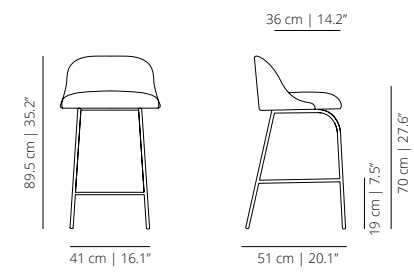

FIXED COUNTER STOOL

ALTAFC
stool