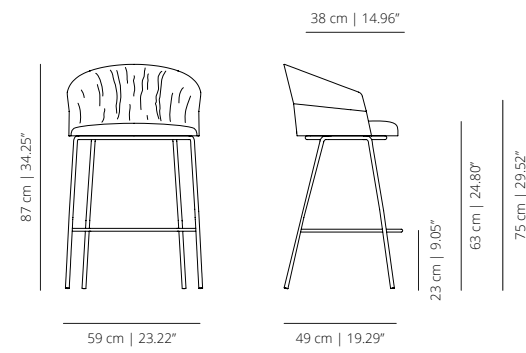

viccarbe

Copa Stool

Designed by Ramos&Bassols

Technical info - EN

V01

METAL BASE COUNTER STOOL

COT4MECO
stool

COT4MECOS
soft stool