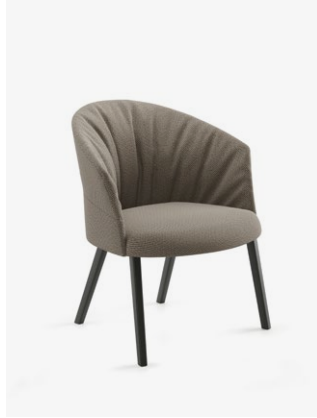

COPA SOFT

Meet the Copa Soft, with a silhouette that is even more comfortable, inviting and enveloping for the collection of wide and finely balanced collaborative seats designed by Ramos & Bassols. Copa evolves as a tribute to extreme comfort, making users want to collaborate and remain seated for hours.

We incorporate a two-tone backrest to the collection, offering the possibility of combining leather and eco-leather on the exterior with any of the fabrics in our range in the interior part, enhancing its uniqueness.

The Copa Soft is incorporated to all the pieces in the collection - chair, lounge chair and stool in counter & bar height - and can be combined with any of the available bases. A versatile design without stridency, prepared to be part of new and exciting ancillary projects all around the world.

“Its “soft” upholstery is pure sophistication, managing to convince the users at first sight and also fulfilling its promise the moment they finally sit down on it.”