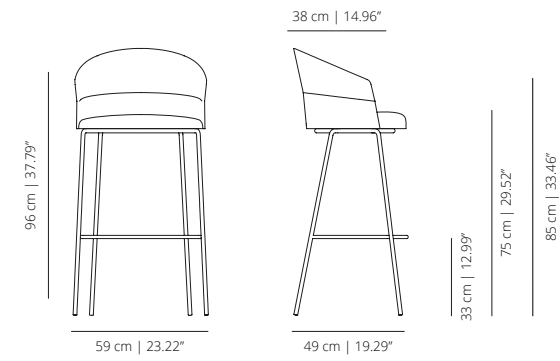

METAL BASE BAR STOOL

COT4MEBAR
stool