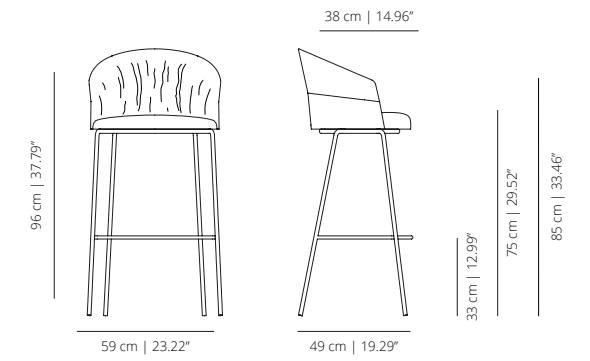

COT4MEBARS
soft stool