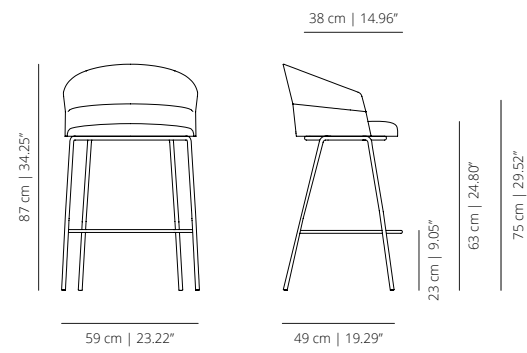

viccarbe

Copa Stool

Designed by Ramos&Bassols

Technical info - EN

V01

METAL BASE COUNTER STOOL

COT4MECO
stool

COT4MECOS
soft stool