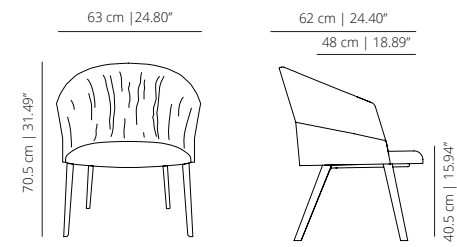

COBUMAS soft lounge chair

FINISHES

SEAT OPTIONS

Smooth upholstery – Wooden seat and plywood backrest with padding and smooth upholstery.

Soft upholstery – Wooden seat and plywood backrest with padding and soft upholstery.

Back in leather or ecoleather – Back part of the backrest upholstered in leather or ecoleather

[Check upholstery samples.](#)

LEGS

Stained Wood

TECHNICAL INFO

Moulded plywood seat and backrest covered with expanded polyurethane foam.

Base options:

Wooden base – Four solid oak wood legs stained with the finishes of our collection. Plastic glides with or without felt.

CERTIFICATES

UNE-EN 16139:2013vc2015 and ANSI/BIFMA X5.4-2020