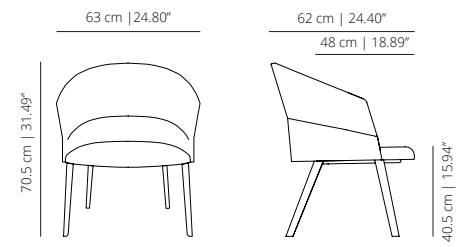

WOODEN BASE

COBUMA loung chair