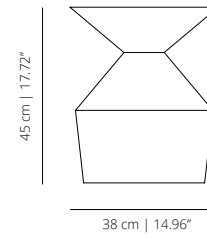

SH-O

low table model O