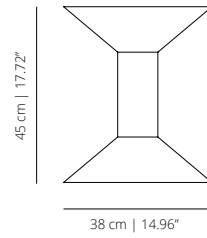

viccarbe

Shape

Designed by Jorge Pensi

Technical info - EN

V01

SHAPE

SH-H

low table model H