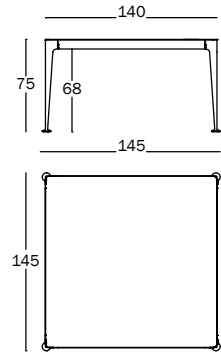

Table 240x110 cm.

Legs in die-cast aluminium painted or polished. Crosspieces in aluminium painted. Tops in etched tempered glass glossy or matt finish. Wheels in rubber.

Packaged in wooden crate 
 9403.90.10 | 1,69 m³ | 131,50 kg

Big Will

Design Philippe Starck, 2015

Table 140x140 cm.

Legs in die-cast aluminium polished.
Crosspieces in aluminium polished. Top in tempered glass glossy finish.
Feet in rubber.

Packaged in wooden crate 
9403.90.10 | 1,28 m³ | 118,50 kg