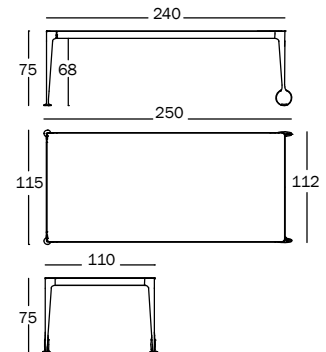

Big Will

Design Philippe Starck, 2015

Table 280x120 cm.

Legs in die-cast aluminium painted or polished. Crosspieces in aluminium painted. Tops in etched tempered glass glossy or matt finish. Wheels in rubber.

Packaged in wooden crate 
 9403.90.10 | 2,1 m³ | 142,50 kg

Art. nr.	Frame in aluminium	Top in tempered glass	Wheels in rubber
TV3000	painted white 5110	matt white	orange
TV3002	painted black 5130	matt black	orange
TV3004	polished	glossy white	orange

Table 240x110 cm.

Legs in die-cast aluminium painted or polished. Crosspieces in aluminium painted. Tops in etched tempered glass glossy or matt finish. Wheels in rubber.

Packaged in wooden crate 
 9403.90.10 | 1,69 m³ | 131,50 kg

Big Will

Design Philippe Starck, 2015

Table 140x140 cm.

Legs in die-cast aluminium polished.
Crosspieces in aluminium polished. Top in tempered glass glossy finish.
Feet in rubber.

Packaged in wooden crate 
9403.90.10 | 1,28 m³ | 118,50 kg