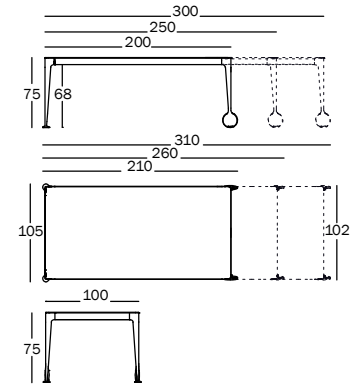

Big Will

Design Philippe Starck, 2015

Extending table.

Legs in die-cast aluminium painted or polished. Crosspieces in aluminium painted. Tops in etched tempered glass glossy or matt finish, in American walnut or in Gres marble (Calacatta, Marquinia). Leaf in MDF, painted matt or glossy. Wheels in rubber.

Packaged in wooden crate
9403.90.10 | 1,32 m³ | 142,00 kg

Art. nr.	Frame in aluminium	Top	Leaf in MDF	Wheels in rubber
TV3030	white 5110	tempered glass matt white	white 8500	orange
TV3032	black 5130	tempered glass matt black	black 8510	orange
TV3034	polished	tempered glass glossy white	white 8500	orange
TV3132	black 5130	American walnut	black 8510	black
TV3150	white 5110	bleached oak	white 8500	grey
TV3170	white 5110	gres marble white Calacatta	white 8500	grey
TV3172	black 5130	gres marble black Marquinia	black 8510	black

Frame in aluminium	Top	Wheels in rubber	Leaf in MDF	Top thickness
white 5110	tempered glass matt white	orange	white 8500	Tempered glass: 10 mm
black 5130	tempered glass matt black	black	black 8510	American walnut: 9 mm
polished	tempered glass glossy white	grey		Gres: 12 mm
	American walnut			
	bleached oak			
	gres marble white Calacatta			
	gres marble black Marquinia