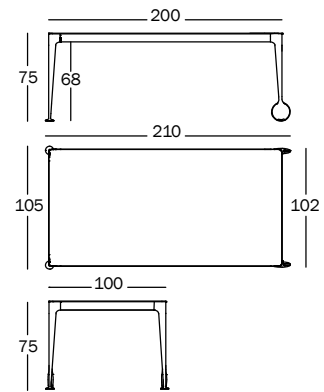

Packaged in wooden crate
9403.90.10 | 1,32 m³ | 121,50 kg

Art. nr.	Frame in aluminium	Top	Wheels in rubber
TV3012	painted white 5110	tempered glass matt white	orange
TV3014	painted black 5130	tempered glass matt black	orange
TV3016	polished	tempered glass glossy white	orange
TV3142	painted black 5130	American walnut	black

Frame in aluminium	Top	Wheels /feet in rubber	Top thickness
white 5110	tempered glass matt white	orange	tempered glass: 10 mm
black 5130	tempered glass matt black	black	American walnut: 25 mm
polished	tempered glass glossy white		
	American walnut