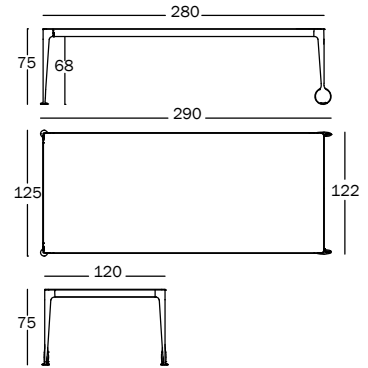

Big Will

Design Philippe Starck, 2015

Table 280x120 cm.

Legs in die-cast aluminium painted or polished. Crosspieces in aluminium painted. Tops in etched tempered glass glossy or matt finish. Wheels in rubber.

Packaged in wooden crate 
 9403.90.10 | 2,1 m³ | 142,50 kg

Art. nr.	Frame in aluminium	Top in tempered glass	Wheels in rubber
TV3000	painted white 5110	matt white	orange
TV3002	painted black 5130	matt black	orange
TV3004	polished	glossy white	orange

Table 240x110 cm.

Legs in die-cast aluminium painted or polished. Crosspieces in aluminium painted. Tops in etched tempered glass glossy or matt finish. Wheels in rubber.

Packaged in wooden crate 
 9403.90.10 | 1,69 m³ | 131,50 kg

Big Will

Design Philippe Starck, 2015

Table 140x140 cm.

Legs in die-cast aluminium polished.
Crosspieces in aluminium polished. Top in tempered glass glossy finish.
Feet in rubber.

Packaged in wooden crate 
9403.90.10 | 1,28 m³ | 118,50 kg