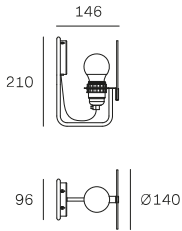

1. Bugia single source

Included bulb
Sfera Full Light
LED Bulb E27 4,5W