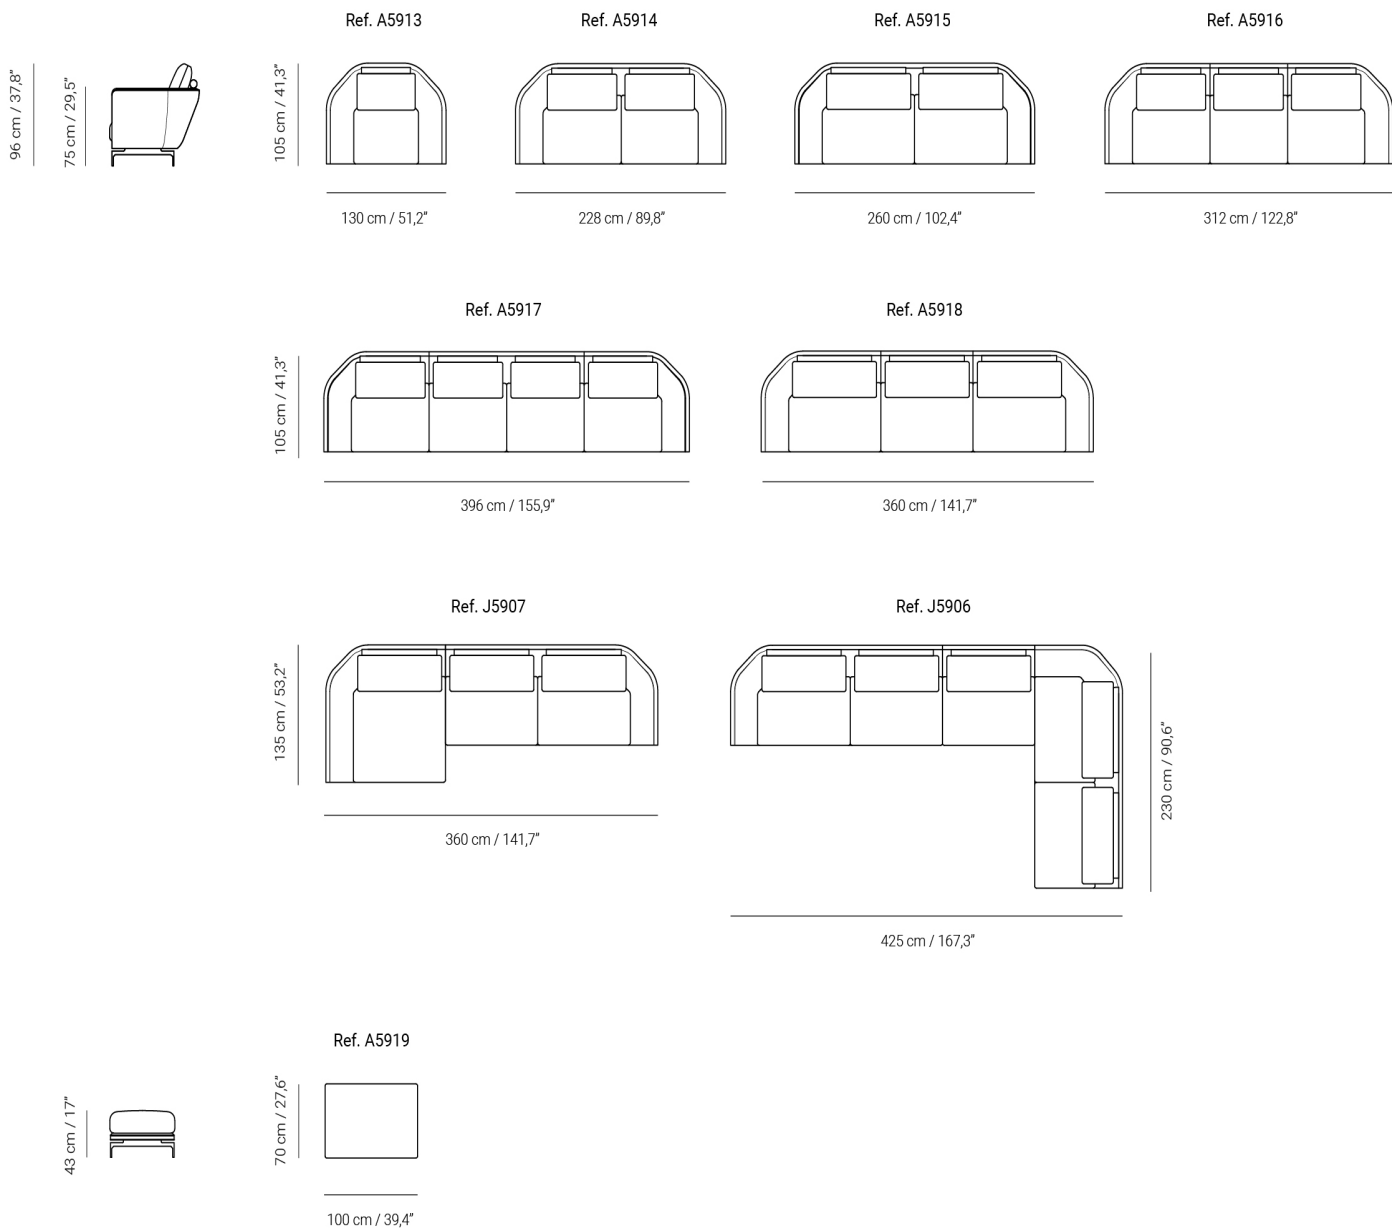

Disc

Sillón | Armchair

By Yonoh Studio

Código | Code

A5913

Medidas | Dimensions

(W) **130 cm / 51,18"**

(D) **105 cm / 41,34"**

(H) **96 cm / 37,80"**

C.O.M

Tela | Fabric: **12,00 m**

Piel | Leather: **24,00 m²**

Medidas Embalado | Packaged dimensions

130 cm (W) x 90 cm (D) 85 cm (H)

Peso Embalado | Packaged weight

35 kg

An armchair designed for comfort with generous proportions that maximise slanted angles to improve ergonomics. Extremely distinguishable with precise details.

COLECCION DISC | DISC COLLECTION

Variantes / Variants -

Componentes / Components -

Ref. A5920

Ref. A5912

Ref. A5908

Ref. A5909

Ref. A5910

Ref. A5911

96 cm / 37,8"