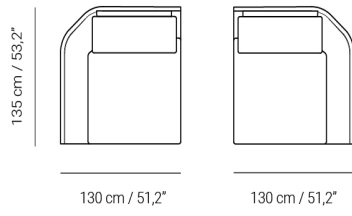

Disc

Sillón | Armchair

By Yonoh Studio

Código | Code

A5913

Medidas | Dimensions

(W) **130 cm / 51,18"**

(D) **105 cm / 41,34"**

(H) **96 cm / 37,80"**

C.O.M

Tela | Fabric: **12,00 m**

Piel | Leather: **24,00 m²**

Medidas Embalado | Packaged dimensions

130 cm (W) x 90 cm (D) 85 cm (H)

Peso Embalado | Packaged weight

35 kg

An armchair designed for comfort with generous proportions that maximise slanted angles to improve ergonomics. Extremely distinguishable with precise details.

COLECCION DISC | DISC COLLECTION

Variantes / Variants -

Componentes / Components -

Ref. A5920

Ref. A5912

Ref. A5908

Ref. A5909

Ref. A5910

Ref. A5911

96 cm / 37,8"