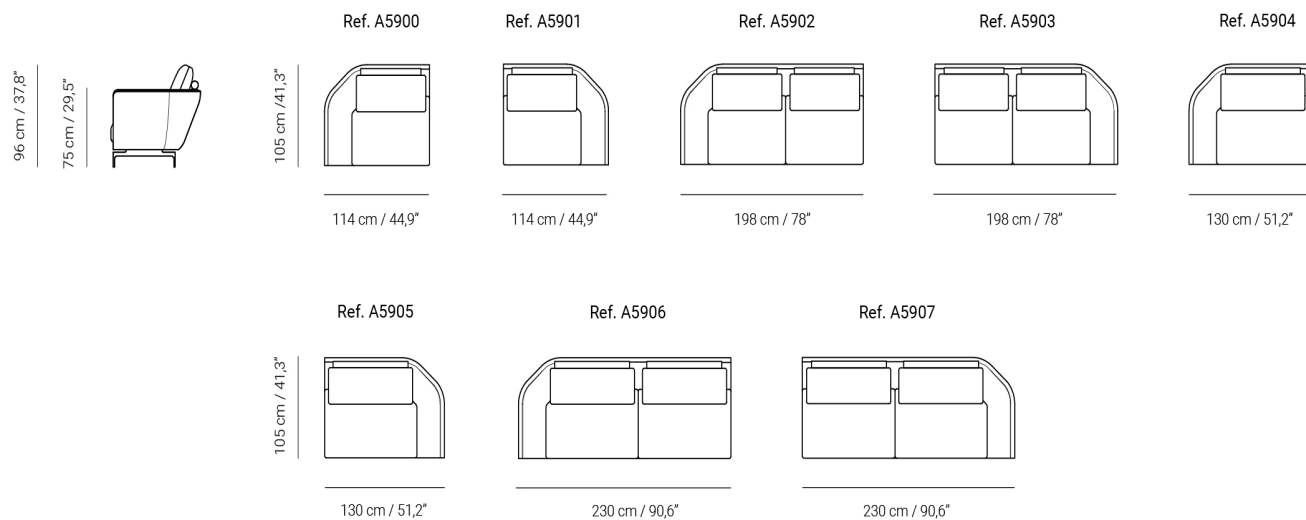

Disc

Sillón | Armchair

By Yonoh Studio

Código | Code

A5913

Medidas | Dimensions

(W) **130 cm / 51,18"**

(D) **105 cm / 41,34"**

(H) **96 cm / 37,80"**

C.O.M

Tela | Fabric: **12,00 m**

Piel | Leather: **24,00 m²**

Medidas Embalado | Packaged dimensions

130 cm (W) x 90 cm (D) 85 cm (H)

Peso Embalado | Packaged weight

35 kg

An armchair designed for comfort with generous proportions that maximise slanted angles to improve ergonomics. Extremely distinguishable with precise details.

COLECCION DISC | DISC COLLECTION

Variantes / Variants -

Componentes / Components -

Ref. A5920

Ref. A5912

Ref. A5908

Ref. A5909

Ref. A5910

Ref. A5911

96 cm / 37,8"