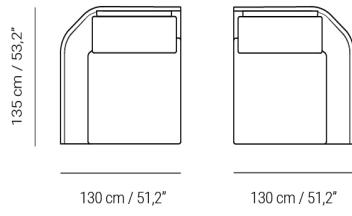

(H) **43 cm / 16,93"**

C.O.M

Tela | Fabric: **2,60 m**

Piel | Leather: **5,20 m2**

Medidas Embalado | Packaged dimensions

110 cm (W) x 80 cm (D) 50 cm (H)

Peso Embalado | Packaged weight

20 kg

Componentes / Components -

Ref. A5920

Ref. A5912

Ref. A5908

Ref. A5909

Ref. A5910

Ref. A5911

96 cm / 37,8"