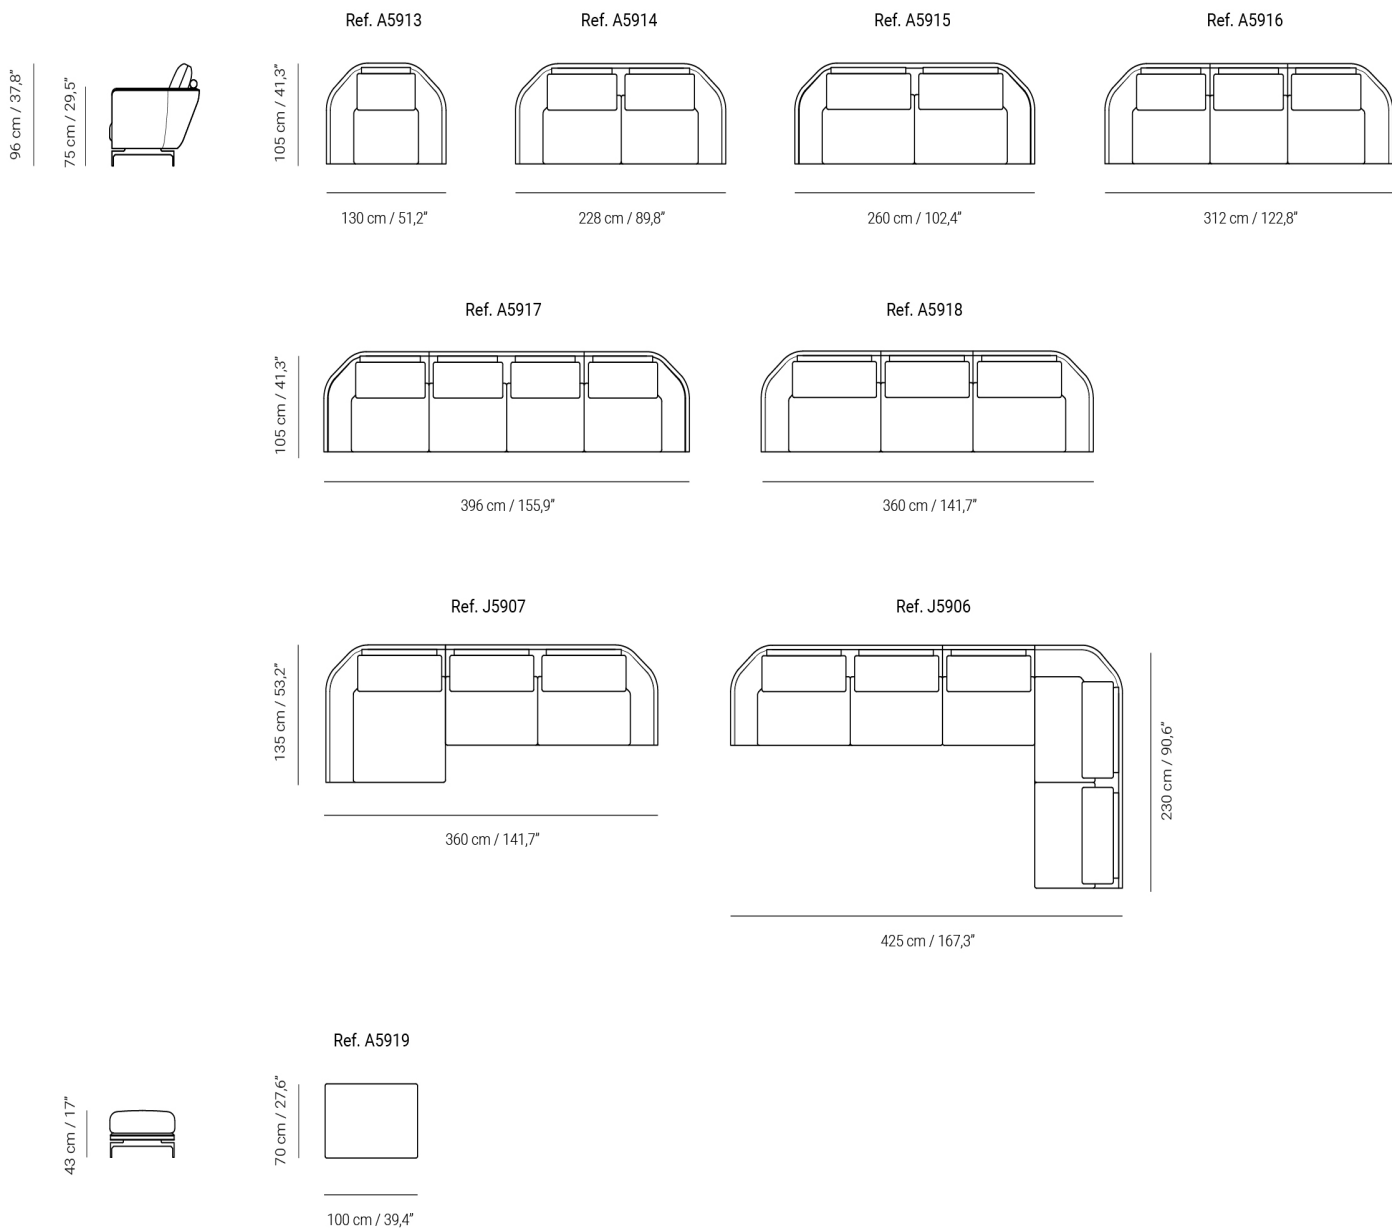

(H) **43 cm / 16,93"**

C.O.M

Tela | Fabric: **2,60 m**

Piel | Leather: **5,20 m2**

Medidas Embalado | Packaged dimensions

110 cm (W) x 80 cm (D) 50 cm (H)

Peso Embalado | Packaged weight

20 kg

Componentes / Components -

Ref. A5920

Ref. A5912

Ref. A5908

Ref. A5909

Ref. A5910

Ref. A5911

96 cm / 37,8"