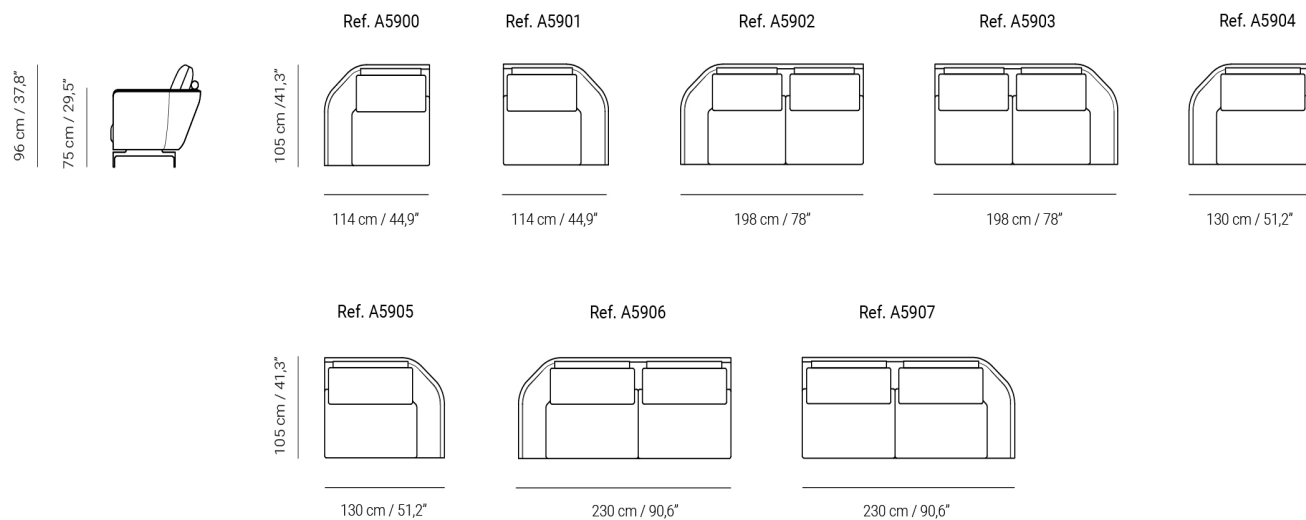

(H) **43 cm / 16,93"**

C.O.M

Tela | Fabric: **2,60 m**

Piel | Leather: **5,20 m2**

Medidas Embalado | Packaged dimensions

110 cm (W) x 80 cm (D) 50 cm (H)

Peso Embalado | Packaged weight

20 kg

Componentes / Components -

Ref. A5920

Ref. A5912

Ref. A5908

Ref. A5909

Ref. A5910

Ref. A5911

96 cm / 37,8"