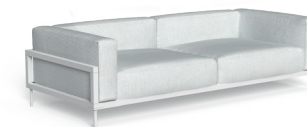

dark grey

silver

plain bordeaux

plain sky

plain white

SOFA CORNER / CODE: CLEALUANG

Width	Depth	Height	H. seat	H. cushion
100	100	65	40	20

SOFA CX / CODE: CLEALUCX

Width	Depth	Height	H. seat	H. cushion
100	100	65	40	20

LIVING ARMCHAIR / CODE: CLEALUPLIV

Width	Depth	Height	H. seat	H. cushion
110	100	65	40	20

CANOPY SOFA / CODE: CLEALUCANO

Width	Depth	Height	H. seat	H. cushion
230	100	200	40	20

SOFA / CODE: CLEALUDIV

Width	Depth	Height	H. seat	H. cushion
230	100	65	40	20

POUF LIVING / CODE: CLEALUPUF

Width	Depth	Height	H. cushion
100	100	40	20

COFFEE TABLE D100 / CODE: CLEALUTC1

Width 100 | Depth 100 | Height 30

COFFEE TABLE D75 / CODE: CLEALUTC2

Width 75 | Depth 75 | Height 40

COFFEE TABLE D50 / CODE: CLEALUTC3

Width 50 | Depth 50 | Height 50

COFFEE TABLE 60X100 / CODE: CLEALUTC4

Width 60 | Depth 100 | Height 20

COFFEE TABLE 100X100 / CODE: CLEALUTC5