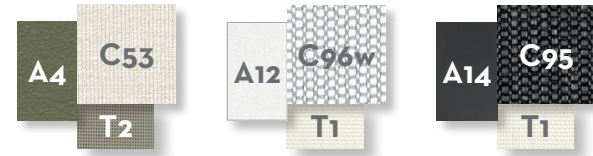

SUNBED / CODE: CLEALULET

Width 214 | Depth 81 | Height 33 | H. cushion 13

DOUBLE SUNBED / CODE: CLEALULET2

Width 204 | Depth 150 | Height 33 | H. cushion 13

DAYBED / CODE: CLEALUDBED

Width 204 | Depth 156 | Height 200 | H. cushion 13

ARC LAMP / CODE: CLEALULO2

Width 201 | Depth 45 | Height 225

LANTERN H66 / CODE: CLEL01

Width 35 | Depth 35 | Height 66

LANTERN H90 / CODE: CLEL02

Width 40 | Depth 40 | Height 90

LANTERN H120 / CODE: CLEL03