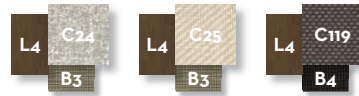

LIVING ARMCHAIR / CODE: CRULPL

	Width	Depth	Height	H. armrest	H. seat	H. cushion
cm	85	90	72	56	37	16
inch	33.5	35.4	28.3	22.0	14.6	6.3

POUF 150X150 / CODE: CRULPUF

	Width	Depth	Height
cm	150	150	26
inch	59.1	59.1	10.2