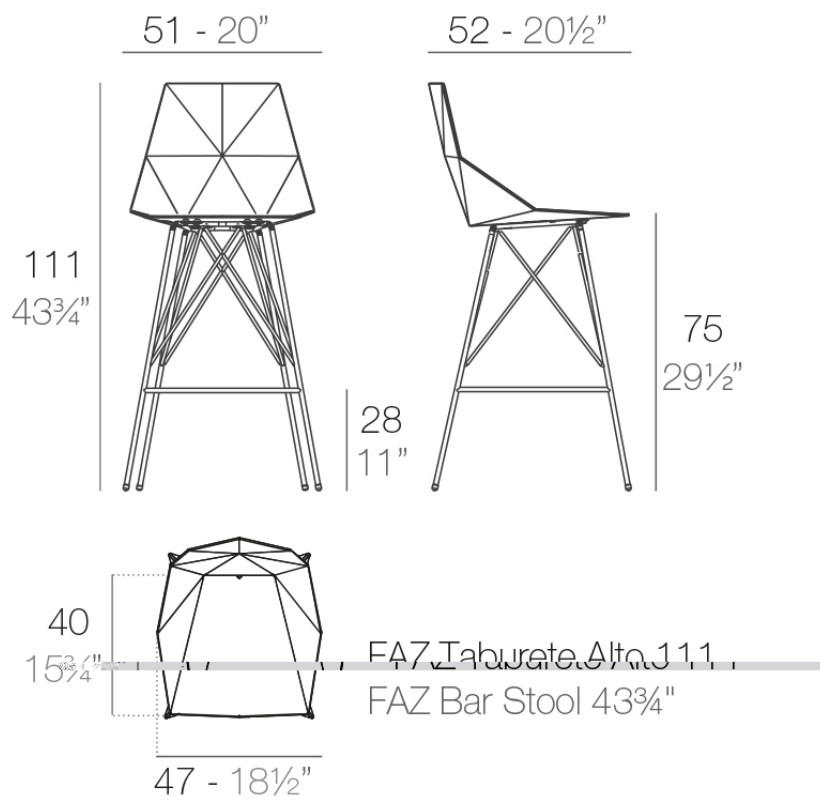

Faz bar stool 50x51x111cm

by Ramón Esteve

Faz is a modular collection of outdoor furniture and planters designed by Ramón Esteve for Vondom. He is the architect of harmony, serenity, timelessness and universality, and he has created mineral and emphatic shapes that make Faz a design that contextualizes with homes and installations. An ambience, encircling as a result of the blissful combination of the material and lighting, so that the sole sensation would be its fusion.

Info

Description

Weight: 7.62 Kg

Finishes

finishes

BASIC PP
Ref. 54162

white

black

-

estructura

ALUMINIUM
Ref. VVAR02123

VONDOM

white

black

ecru

Ambients