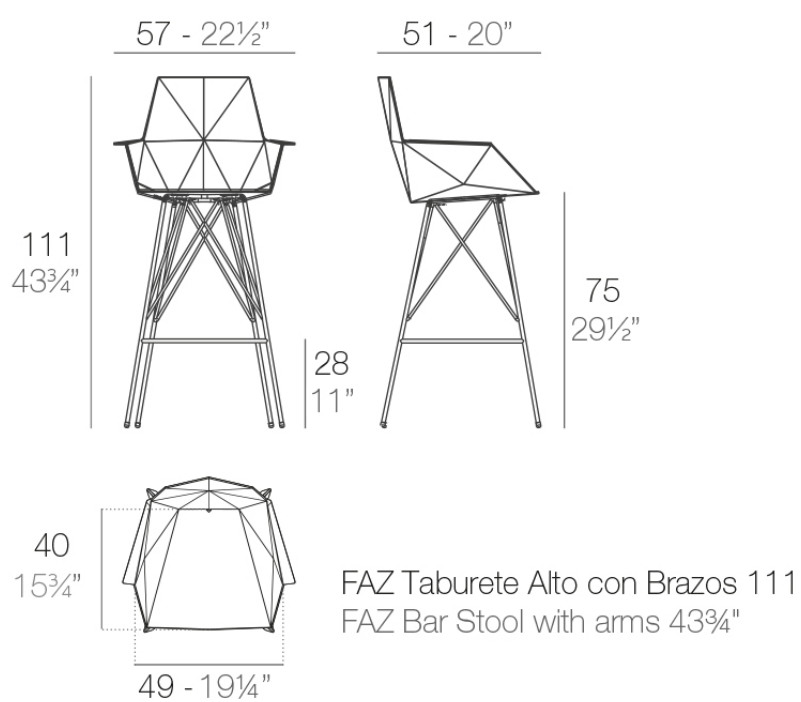

## Faz bar stool 57x51x111cm

by Ramón Esteve

Vondom's Faz collection, designed by Ramón Esteve, is one of the firm's most iconic collections. It stands out for its modular design and sophistication, representing harmony, serenity and timelessness through mineral and emphatic shapes. Faz transforms environments with its unique combination of material and light, creating an enveloping and exclusive atmosphere.

### Description

Weight: 16.24 Kg

### estructura

---

ALUMINIUM  
Ref. VVAR02123

white

ecu

black