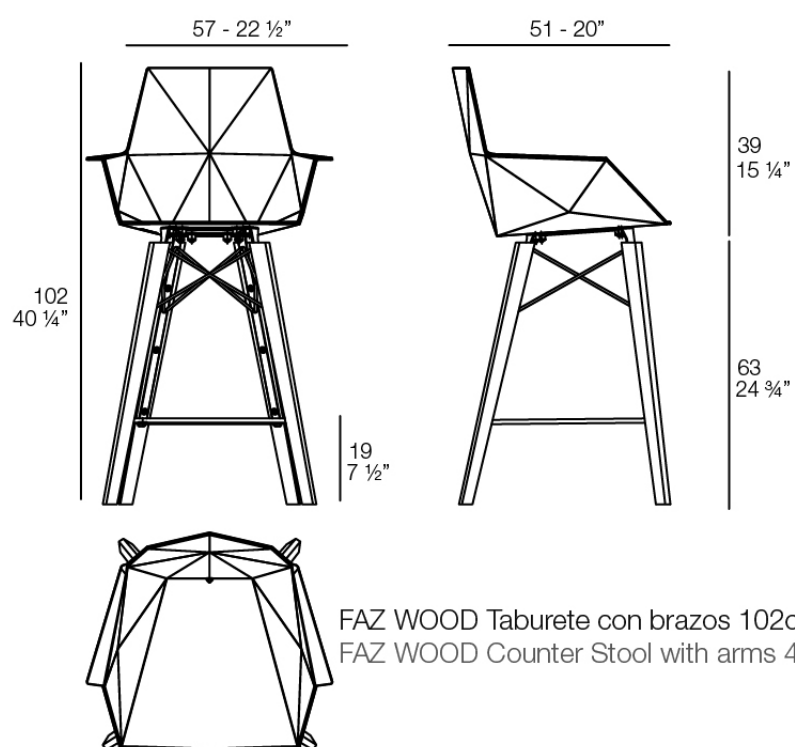

## Faz wood counter stool with arms

by Ramón Esteve

Faz is a modular collection of outdoor furniture and planters designed by Ramón Esteve for Vondom. He is the architect of harmony, serenity, timelessness and universality, and he has created mineral and emphatic shapes that make Faz a design that contextualizes with homes and installations. An ambience, encircling as a result of the blissful combination of the material and lighting, so that the sole sensation would be its fusion.

### Description

Weight: 7.35 Kg