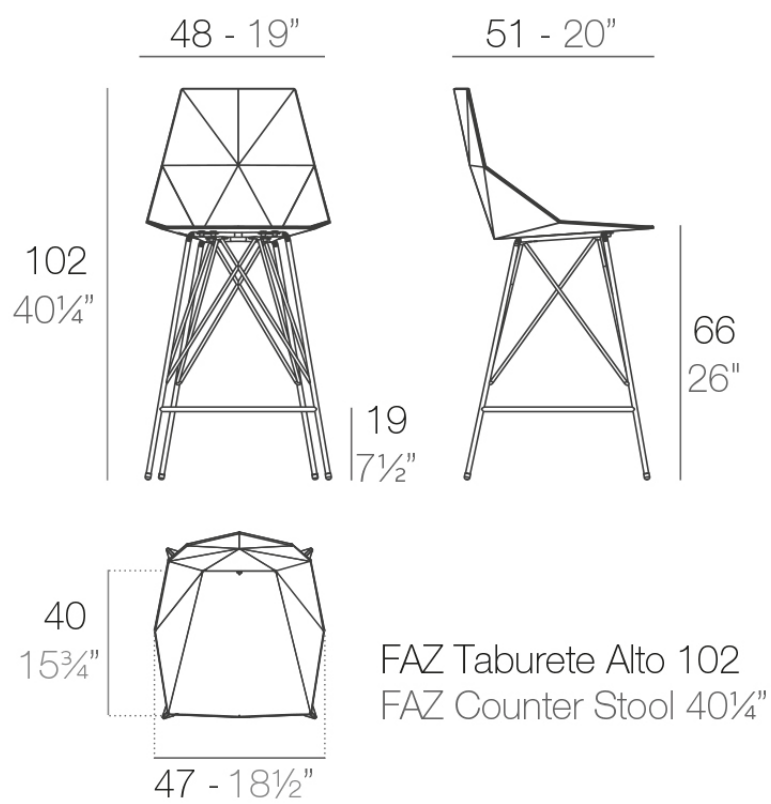

Faz bar stool 50x51x102cm

by Ramón Esteve

Vondom's Faz collection, designed by Ramón Esteve, is one of the firm's most iconic collections. It stands out for its modular design and sophistication, representing harmony, serenity and timelessness through mineral and emphatic shapes. Faz transforms environments with its unique combination of material and light, creating an enveloping and exclusive atmosphere.

Info

Description

Weight: 6.82 Kg

Finishes

finishes

BASIC PP
Ref. 54163

white

ecu