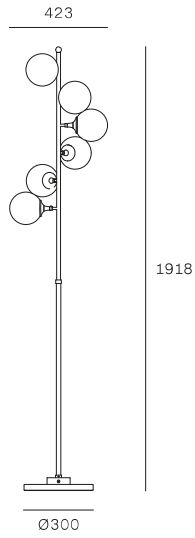

1. Galassia

Included bulbs
Miniglobo P45
LED Bulb E14 6W

Carrara marble base

MOD	CODE	FINISH	SOURCE	INPUT	DIMMING	CCT (K)	LUMEN	CRI	IP	OPTICS
1	9560	AU BB	6xE14 6W	220-240V	No	2700	4836	≥80	20	Diffused

Other versions: suspension, p. 170; wall/ceiling, p. 288.