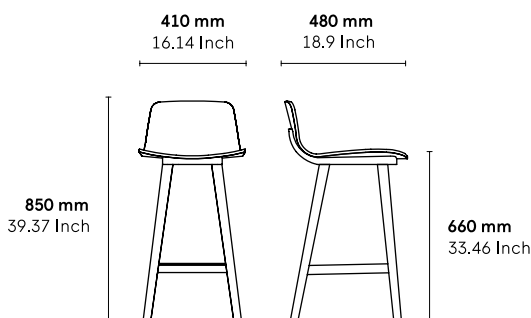

CATEGORY:
Stool

ENVIRONMENT:
Indoor

APPLICATIONS:
— CHR
— Public
— Office

WEIGHT: 6 kg

MATERIALS:
Solid oak construction. Seat in oak, brush valsain, upholstered in front side in fabric, eco-leather or leather. Or fully upholstered in fabric, eco-leather and leather. Felt glides. Foot rest with stainless edge.

IN OPTION: CMHR foam (non fire)

MADE TO ORDER: Finishes and upholsteries, page 2

SPARE PARTS:

Felt glides recommended for all types of flooring. Possibility to change for slide glides in case carpet floors.

ACCESSORIES: Non

ASSEMBLED PRODUCT: Yes

COM UPHOLSTERY:

Upon request and under alki's confirmation.

- Kuskoa front face: COM 0,70 x 1,40 mts / 3 stools
  COL 5m² / 8 stools
- Kuskoa front & back: COM 1,40 x 1,40 mts / 3 stools
  COL 5m² / 4 stools

CLEANING AND CARE INSTRUCTIONS:

Dry cloth. To avoid aerosol and spray products with silicone. For upholstery versions please find cleaning instructions for selected fabric at kvadrat.dk, gabriel.dk, anticcuir.com and hornschurch.com

DOWNLOADS:

3D and 2D files are available at alki.fr – images bank section.

CERTIFICATES AND SUSTAINABILITY:

European standard: UNE-EN 16139:2013 / Niveau L2, extreme use

DIMENSIONS :