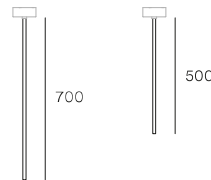

*2 stems included