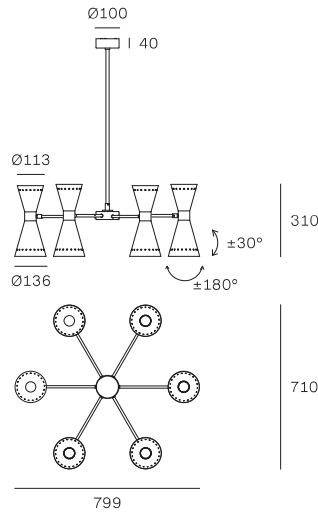

2. Megafono 6x2 sources

Included bulbs
Miniglobo P45
LED Bulb E14 6W