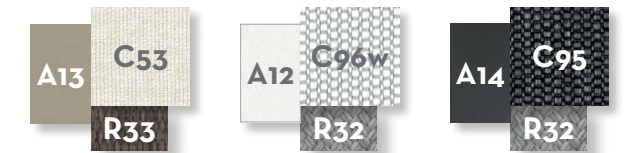

silver

plain ochre

plain sky

plain white

SOFA 3 SEATER / CODE: MLOCDIV3

Width	Depth	Height	H. seat	H. cushion
228	79	70	36	14

KG 32,0 | unit 1 0,99 mc | ☁️ | 🪛 | 🧰

SOFA 2 SEATER / CODE: MLOCDIV2