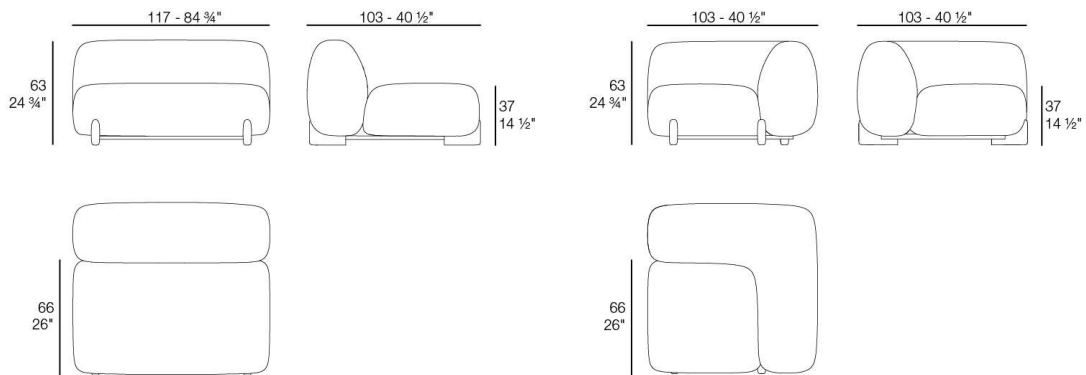

Modules

MILOS Sofá Brazo Derecho XL
MILOS Sectional Sofa Right XL
Ref. 70002

MILOS Sofá Brazo Izquierdo XL
MILOS Sectional Sofa Left XL
Ref. 70003

MILOS Sofá Módulo Central M
MILOS Sectional Sofa Armless M
Ref. 70004