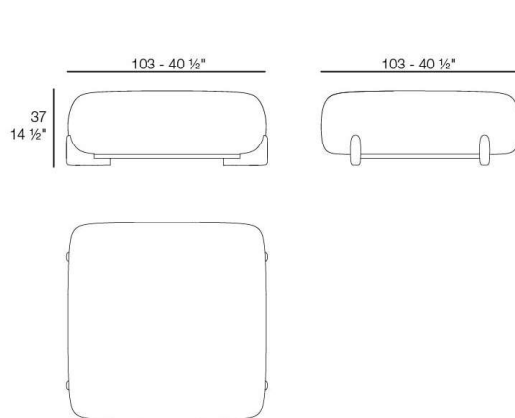

MILOS Puff M
MILOS Ottoman M
Ref. 70029

MILOS Divan
MILOS Divan
Ref. 70030

Combinations

1 x 70002 Sofá Brazo Derecho XL - Sectional Sofa Right XL
 1 x 70007 Sofá Módulo Central S - Sectional Sofa Armless S
 1 x 70017 Mesa Centro 100 x 45 - Low Table 39 1/4 x 17 3/4"
 1 x 70019 Mesa Centro 80 x 80 - Low Table 31 1/2 x 31 1/2"