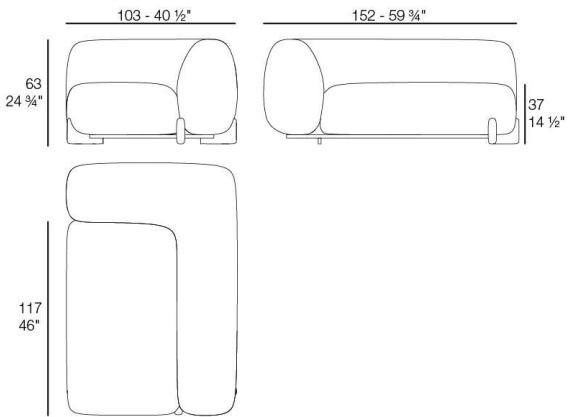

MILOS Sofá Chaiselounge Izquierda
MILOS Sectional Sofa Chaiselounge Left
Ref. 70028