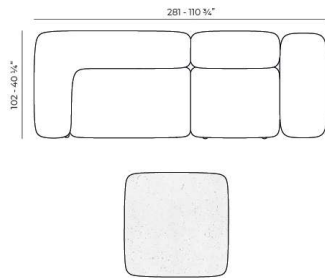

Combinations