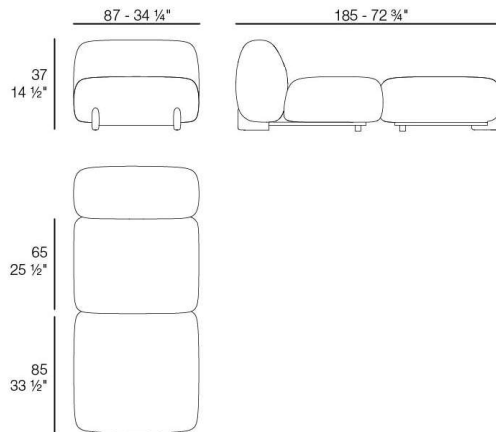

MILOS Respaldo Movable
MILOS Movable Backrest Sofa
Ref. 70014RCO

MILOS Sofá Chaiselounge Derecha
MILOS Sectional Sofa Chaiselounge Right
Ref. 70027

MILOS Sofá Chaiselounge Izquierda
MILOS Sectional Sofa Chaiselounge Left
Ref. 70028

MILOS Puff M
MILOS Ottoman M
Ref. 70029

MILOS Divan
MILOS Divan
Ref. 70030

Combinations

1 x 70002 Sofá Brazo Derecho XL - Sectional Sofa Right XL
 1 x 70007 Sofá Módulo Central S - Sectional Sofa Armless S
 1 x 70017 Mesa Centro 100 x 45 - Low Table 39 1/4 x 17 3/4"
 1 x 70019 Mesa Centro 80 x 80 - Low Table 31 1/2 x 31 1/2"