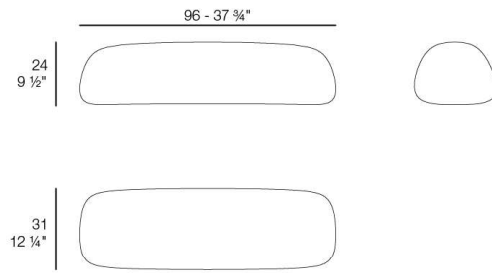

MILOS Sofá Esquina 60°
MILOS Sectional Sofa Corner 60°
Ref. 70009

MILOS Puff-Chaise Lounge
MILOS Ottoman-Chaise Lounge
Ref. 70010

MILOS Sofá Chaise Lounge
MILOS Sectional Chaise Lounge
Ref. 70011

MILOS Puff XL
MILOS Puff XL
Ref. 70014