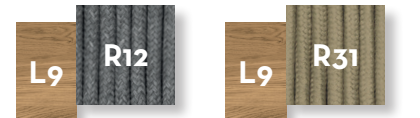

BAR STOOL / CODE: MONTEKSGA

Width	Depth	Height	H. seat
56	58	107	74

SUNBED / CODE: MONTEKLET

Width	Depth	Height
200	75	28

DAYBED / CODE: MONTEKBED

Width	Depth	Height	H. seat	H. cushion
171	153	68	37	10