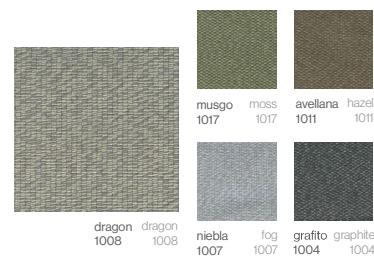

Crema
Cream

Gris
Grey

Chocolate
Chocolate

Olive
Olive

Negro
Black

Bronce
Bronze

Salmón
Salmon

Navy
Navy

55%PP 38%PES 5%PU / Waterproof

CREVIN VITA

55%PP 38%PES 5%PU / Impermeable

CREVIN VITA

55%PP 38%PES 5%PU / Waterproof

AGORA PANAMA

100% Acrílico / Repele el agua

AGORA PANAMA

100% Acrylic / Water repellent

AGORA BRUMA

100% Acrílico / Repele el agua

AGORA BRUMA

100% Acrylic / Water repellent

BLISS ASGARD

100% Acrílico / Impermeable

BLISS ASGARD

100% Acrylic / Waterproof

BLISS TALES

100% Acrílico / Impermeable

BLISS TALES

100% Acrylic / Waterproof