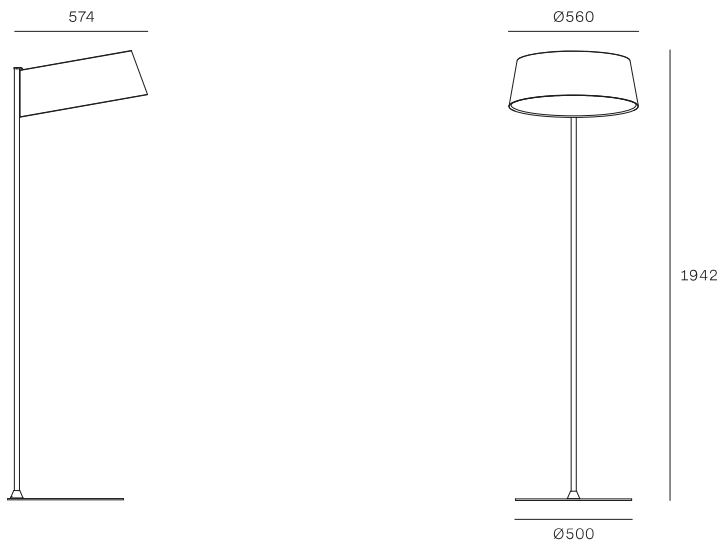

2. Oxygen straight rod

MOD	CODE	FINISH	SOURCE	INPUT	DIMMING	CCT (K)	LUMEN	CRI	IP	OPTICS
1	8101	WH WH	TopLED 36W	220-240V	Push DIM	3000	3431	90	20	Diffused
	8102	BB WH	TopLED 36W	220-240V	Push DIM	3000	3431	90	20	Diffused
	8103	YY WH	TopLED 36W	220-240V	Push DIM	3000	3431	90	20	Diffused
	8104	Az WH	TopLED 36W	220-240V	Push DIM	3000	3431	90	20	Diffused
2	8097	WH WH	TopLED 36W	220-240V	Push DIM	3000	3431	90	20	Diffused
	8098	BB WH	TopLED 36W	220-240V	Push DIM	3000	3431	90	20	Diffused
	8099	YY WH	TopLED 36W	220-240V	Push DIM	3000	3431	90	20	Diffused
	8100	Az WH	TopLED 36W	220-240V	Push DIM	3000	3431	90	20	Diffused

Other versions: suspension, p. 212; wall/ceiling, p.332.