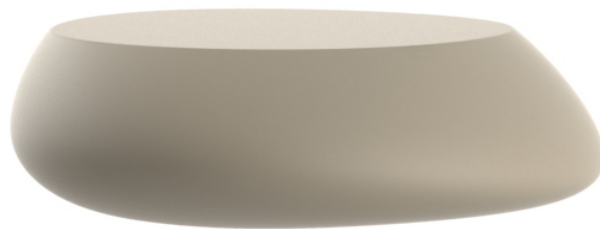

Stone coffee table

by Stefano Giovannoni & Elisa Gargan

Stones outdoor furniture collection, designed by Stefano Giovannoni, convinces with its organic shapes. As its name suggests it appears to be found in nature itself, creating synergism between the natural and the artificial landscape. Stones can fit perfectly into any environment, transmitting its own particular elegance, thanks to its material, as well as its original shape.

Info

Description

Made of polyethylene resin by rotational moulding. 100% Recyclable. Item suitable for indoor and outdoor use. Available in different finishes.

Weight: 7 Kg

STONE Mesa Baja
STONE Low Table

Accessories

- **TEMPERED GLASS**

Safety Tempered glass - 10 mm

Finishes

finishes

BASIC

Ref. 55007

ice

beige

modo green

champany

Lacquered Polyethylene

lighting

WHITE LED
Ref. 55007W

ice

White internally lit unit with LED technology. Available only in matte ice white finish.