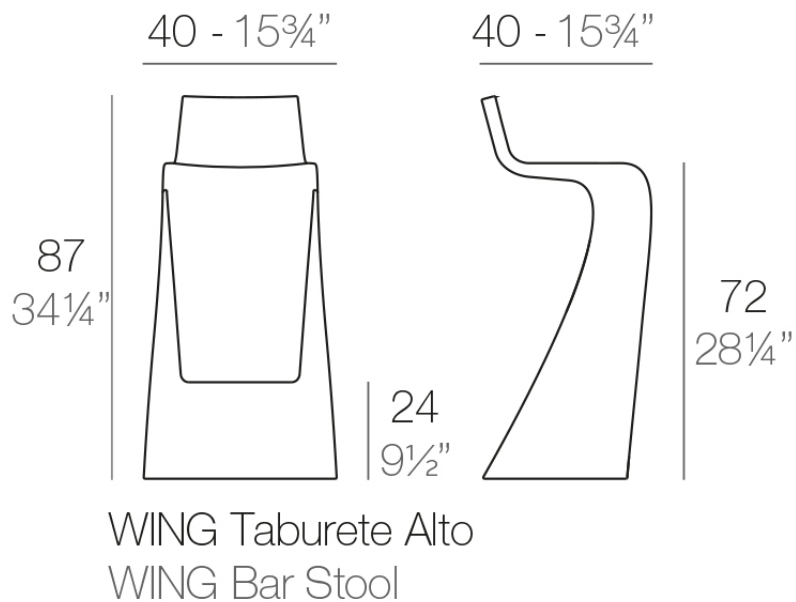

Wing bar stool

by A-cero

The outdoor furniture's Wing Collection by A-cero for Vondom, was born as a result of the folding of the straight and curve lines projection mixed in a dynamic way.

Info

Description

Made of polyethylene resin by rotational moulding. 100% Recyclable. Item suitable for indoor and outdoor use. Available in different finishes.

Weight: 5.51 Kg

Finishes

finishes

BASIC

Ref. 53031

orange

ice