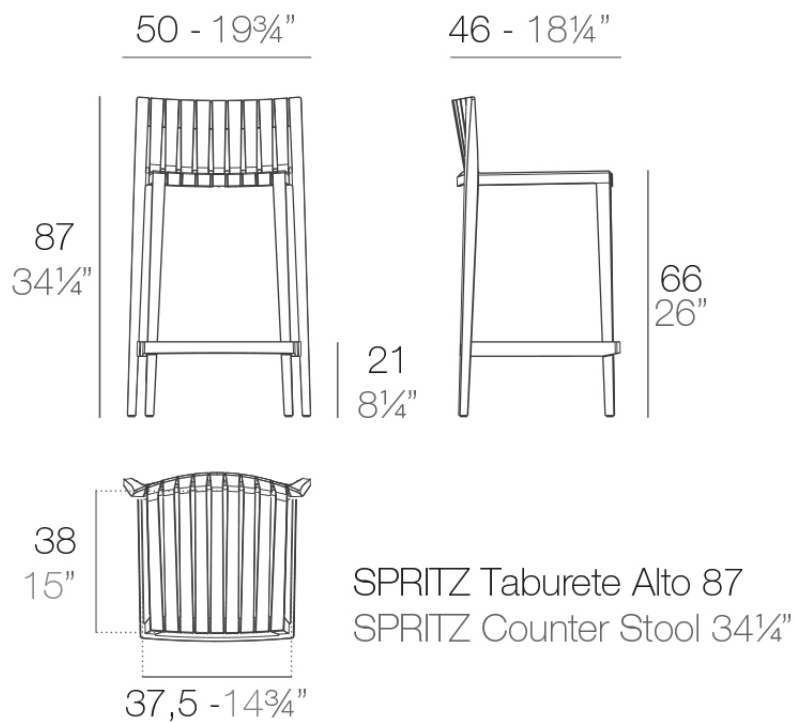

## Spritz counter stool 50x46x87

by Archirivolto Design

Spritz outdoor furniture collection, designed by Archirivolto Design for Vondom. “The **white wooden fences lining the beach**, the small strips that follow each other, in their perfect geometry.” It’s this picture that inspired the collection, which is composed of the stolen details to this inspiration.

### Description

Made of injected polypropylene with fiber glass. Stackable. Available in several colors. Item suitable for indoor and outdoor use.

Weight: 5.45 Kg