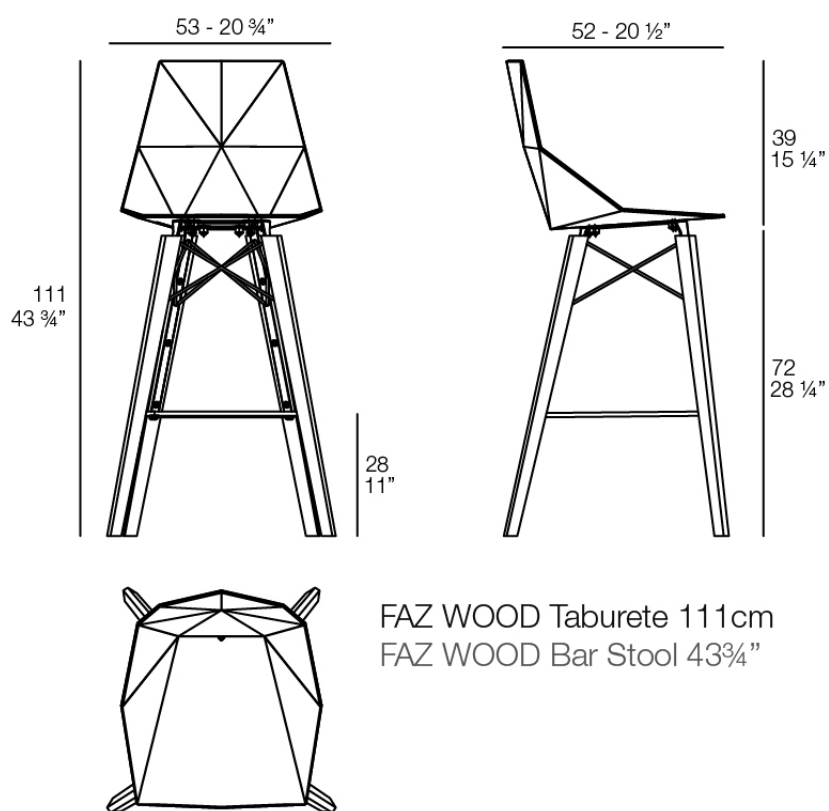

Faz wood bar stool

by Ramón Esteve

Faz is a modular collection of outdoor furniture and planters designed by Ramón Esteve for Vondom. He is the architect of harmony, serenity, timelessness and universality, and he has created mineral and emphatic shapes that make Faz a design that contextualizes with homes and installations. An ambience, encircling as a result of the blissful combination of the material and lighting, so that the sole sensation would be its fusion.

Info

Description

Weight: 6.93 Kg

Finishes

finishes

BASIC PP
Ref. 54301

white wood 2

white wood 1

black

ecru

LACADO
Ref. 54301F

white wood 1

negro wood 1

anthracite

legs

LEGS
Ref. VVAR03076