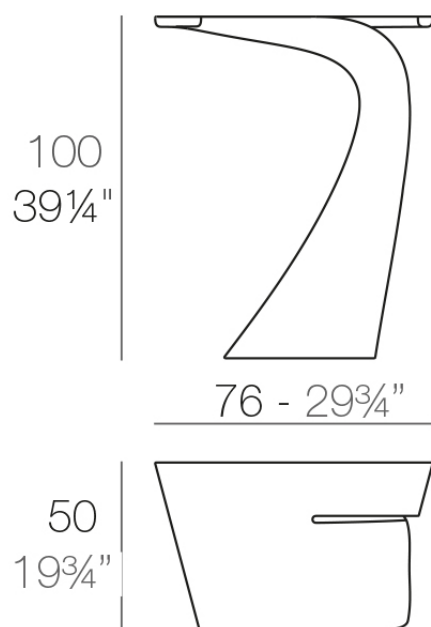

Wing bar table 50x76x100

by A-cero

The outdoor furniture's Wing Collection by A-cero for Vondom, was born as a result of the folding of the straight and curve lines projection mixed in a dynamic way.

Info

Description

Made of polyethylene resin by rotational moulding. 100% Recyclable. Item suitable for indoor and outdoor use. Available in different finishes.

Weight: 12 Kg

WING Mesa Alta
WING Bar Table

Finishes