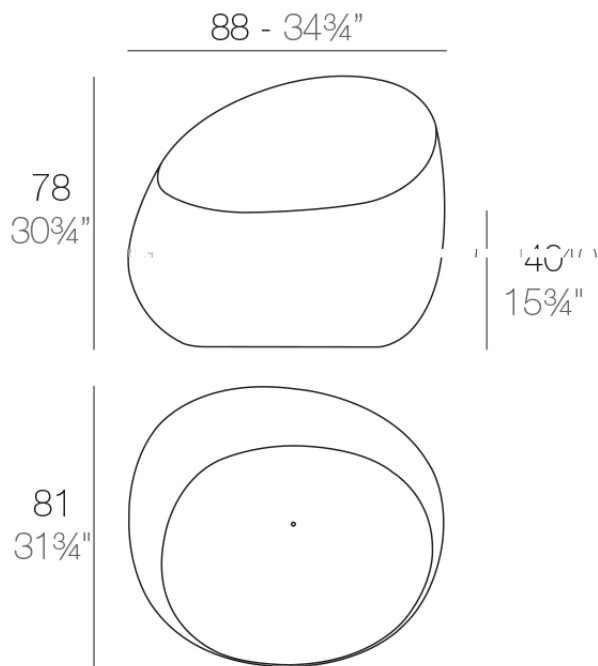

### Description

Made of polyethylene resin by rotational moulding. 100% Recyclable. Item suitable for indoor and outdoor use. Available in different finishes.

Weight: 13 Kg

STONE Butaca  
STONE Lounge Chair