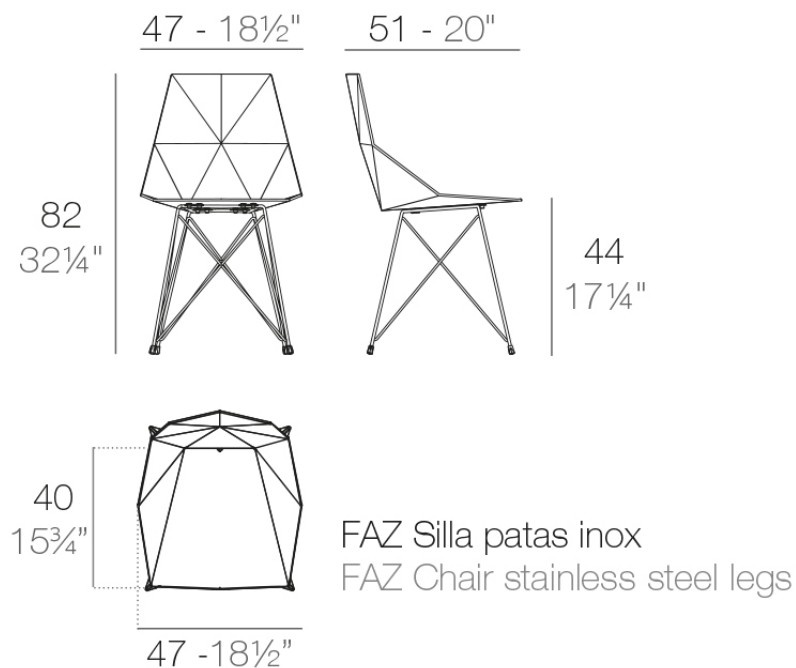

## Faz chair steel base

by Ramón Esteve

Faz is a modular collection of outdoor furniture and planters designed by Ramón Esteve for Vondom. He is the architect of harmony, serenity, timelessness and universality, and he has created mineral and emphatic shapes that make Faz a design that contextualizes with homes and installations. An ambience, encircling as a result of the blissful combination of the material and lighting, so that the sole sensation would be its fusion.

### Description

One piece moulded seat and back polypropylene chair. The legs are made in stainless steel with lacquer in a colour to match the seat. Item suitable for indoor and outdoor use.

Weight: 2.53 Kg

### estructura

---

ALUMINIUM  
Ref. VVAR00991

white

black

ecru