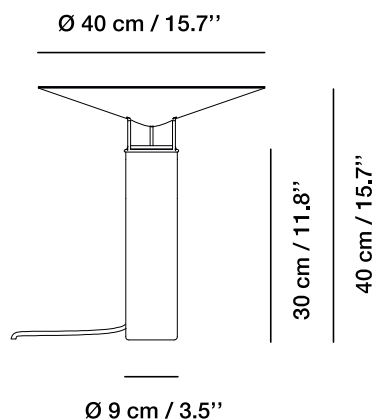

LED

GU10 LED
9 W / 220-240 V / 50-60 Hz
880 Lumen / 3000 K / CRI 80

Bombilla LED incluida
LED bulb included
Ampoule LED incluse
Inklusive LED-Birne

Medidas / Measures / Measurements / Mittengun

CARPYEN
BARCELONA