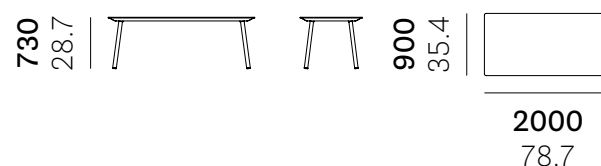

• TBA/2_200x90

Pedrali SpA Domestic Sales Dept. +39 035 835 88 10 Export Dept. +39 035 835 88 40 www.pedrali.it - info@pedrali.it

Reproduction of this document is strictly prohibited without prior written authorisation from Pedrali SpA. Sizes, weights and finishes may change without previous notice. È vietata la riproduzione del seguente documento senza previa autorizzazione scritta da parte di Pedrali SpA. Dimensioni, pesi e finiture possono variare senza alcun preavviso.

5T_BABILA_TBA-2_2024-0