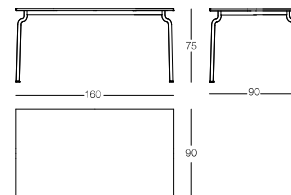

South

Design Konstantin Grcic, 2023

Table 200x90 cm, suitable for outdoor.

Frame in steel tube, cataphoretically treated and painted in polyester powder. Top in steel sheet. Adjustable and pivoting feet. Suitable for outdoor use.

Art. nr.	Frame in steel tube	Top in steel sheet
TV1400	colours	colours

Table 160x90 cm, suitable for outdoor.

Frame in steel tube, cataphoretically treated and painted in polyester powder. Top in steel sheet. Adjustable and pivoting feet. Suitable for outdoor use.

Art. nr.	Frame in steel tube	Top in steel sheet
TV1410	colours	colours

Table 90x90 cm, suitable for outdoor.

Frame in steel tube, cataphoretically treated and painted in polyester powder. Top in steel sheet. Adjustable and pivoting feet. Suitable for outdoor use.

Art. nr.	Frame in steel tube	Top in steel sheet
TV1420	colours	colours

Frame in steel tube	Top in steel sheet	Top thickness
 bordeaux 5280	 bordeaux 5280	steel sheet: 17 mm
 night blue 5282	 night blue 5282	