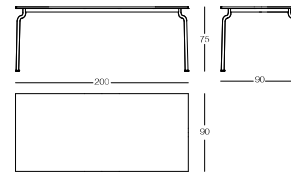

South

Design Konstantin Grcic, 2023

Table 200x90 cm, suitable for outdoor.

Frame in steel tube, cataphoretically treated and painted in polyester powder. Top in steel sheet. Adjustable and pivoting feet. Suitable for outdoor use.

Art. nr.	Frame in steel tube	Top in steel sheet
TV1400	colours	colours

Table 160x90 cm, suitable for outdoor.

Frame in steel tube, cataphoretically treated and painted in polyester powder. Top in steel sheet. Adjustable and pivoting feet. Suitable for outdoor use.

Art. nr.	Frame in steel tube	Top in steel sheet
TV1410	colours	colours

Table 90x90 cm, suitable for outdoor.

Frame in steel tube, cataphoretically treated and painted in polyester powder. Top in steel sheet. Adjustable and pivoting feet. Suitable for outdoor use.

Art. nr.	Frame in steel tube	Top in steel sheet
TV1420	colours	colours

Frame in steel tube	Top in steel sheet	Top thickness
 bordeaux 5280	 bordeaux 5280	steel sheet: 17 mm
 night blue 5282	 night blue 5282	