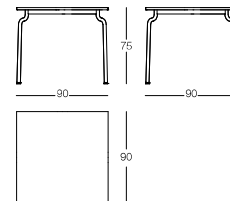

South

Design Konstantin Grcic, 2023

Table 200x90 cm, suitable for outdoor.

Frame in steel tube, cataphoretically treated and painted in polyester powder. Top in steel sheet. Adjustable and pivoting feet. Suitable for outdoor use.

Art. nr.	Frame in steel tube	Top in steel sheet
TV1400	colours	colours

Table 160x90 cm, suitable for outdoor.

Frame in steel tube, cataphoretically treated and painted in polyester powder. Top in steel sheet. Adjustable and pivoting feet. Suitable for outdoor use.

Art. nr.	Frame in steel tube	Top in steel sheet
TV1410	colours	colours

Table 90x90 cm, suitable for outdoor.

Frame in steel tube, cataphoretically treated and painted in polyester powder. Top in steel sheet. Adjustable and pivoting feet. Suitable for outdoor use.

Art. nr.	Frame in steel tube	Top in steel sheet
TV1420	colours	colours

Frame in steel tube	Top in steel sheet	Top thickness
 bordeaux 5280	 bordeaux 5280	steel sheet: 17 mm
 night blue 5282	 night blue 5282	