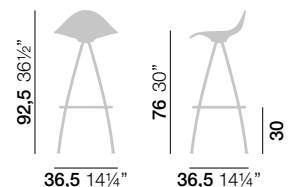

SEAT HEIGHT: 76 cm

FRAME	CODE
Shiny chrome	9741 CB
Matt stainless steel	9741

BLACK skin  
WHITE shell

SEAT HEIGHT: 46 cm

FRAME	CODE
Shiny chrome	9442 CB
Matt stainless steel	9442

SEAT HEIGHT: 66 cm

FRAME	CODE
Shiny chrome	9642 CB
Matt stainless steel	9642

SEAT HEIGHT: 76 cm

FRAME	CODE
Shiny chrome	9742 CB
Matt stainless steel	9742

## DIMENSIONS

Recommended for 70-75 cm table height.

Recommended for 85-95 cm table height.

Recommended for 100-120 cm table height.