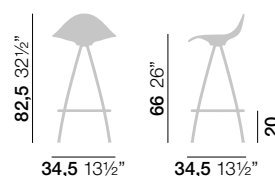

SEAT HEIGHT: 76 cm

FRAME	CODE
Shiny chrome	9743 CB
Matt stainless steel	9743

BROWN skin  
WHITE shell

SEAT HEIGHT: 46 cm

FRAME	CODE
Shiny chrome	9441 CB
Matt stainless steel	9441

SEAT HEIGHT: 66 cm

FRAME	CODE
Shiny chrome	9641 CB
Matt stainless steel	9641

SEAT HEIGHT: 76 cm

FRAME	CODE
Shiny chrome	9741 CB
Matt stainless steel	9741

BLACK skin  
WHITE shell

SEAT HEIGHT: 46 cm

FRAME	CODE
Shiny chrome	9442 CB
Matt stainless steel	9442

SEAT HEIGHT: 66 cm

FRAME	CODE
Shiny chrome	9642 CB
Matt stainless steel	9642

SEAT HEIGHT: 76 cm

FRAME	CODE
Shiny chrome	9742 CB
Matt stainless steel	9742

## DIMENSIONS

Recommended for 70-75 cm table height.

Recommended for 85-95 cm table height.

Recommended for 100-120 cm table height.