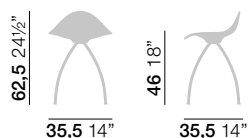

SEAT HEIGHT: 76 cm

FRAME	CODE
Shiny chrome	9743 CB
Matt stainless steel	9743

BROWN skin  
WHITE shell

SEAT HEIGHT: 46 cm

FRAME	CODE
Shiny chrome	9441 CB
Matt stainless steel	9441

SEAT HEIGHT: 66 cm

FRAME	CODE
Shiny chrome	9641 CB
Matt stainless steel	9641

SEAT HEIGHT: 76 cm

FRAME	CODE
Shiny chrome	9741 CB
Matt stainless steel	9741

BLACK skin  
WHITE shell

SEAT HEIGHT: 46 cm

FRAME	CODE
Shiny chrome	9442 CB
Matt stainless steel	9442

SEAT HEIGHT: 66 cm

FRAME	CODE
Shiny chrome	9642 CB
Matt stainless steel	9642

SEAT HEIGHT: 76 cm

FRAME	CODE
Shiny chrome	9742 CB
Matt stainless steel	9742

## DIMENSIONS

Recommended for 70-75 cm table height.

Recommended for 85-95 cm table height.

Recommended for 100-120 cm table height.