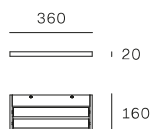

5. Tablet wall double L36

Cover for instl. hole:

KIT0046 for 7606
KIT0047 for 7613