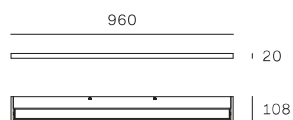

Cover for instl. hole:

KIT82 for 7602
KIT0043 for 7610

3. Tablet wall single L66

Cover for instl. hole:

KIT83 for 7604
KIT0044 for 7611

4. Tablet wall single L96

Cover for instl. hole:

KIT84 for 7605
KIT0045 for 7612