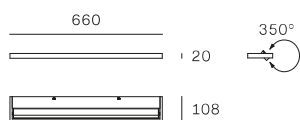

Cover for instl. hole:

KIT82 for 7602
KIT0043 for 7610

3. Tablet wall single L66

Cover for instl. hole:

KIT83 for 7604
KIT0044 for 7611

4. Tablet wall single L96

Cover for instl. hole:

KIT84 for 7605
KIT0045 for 7612